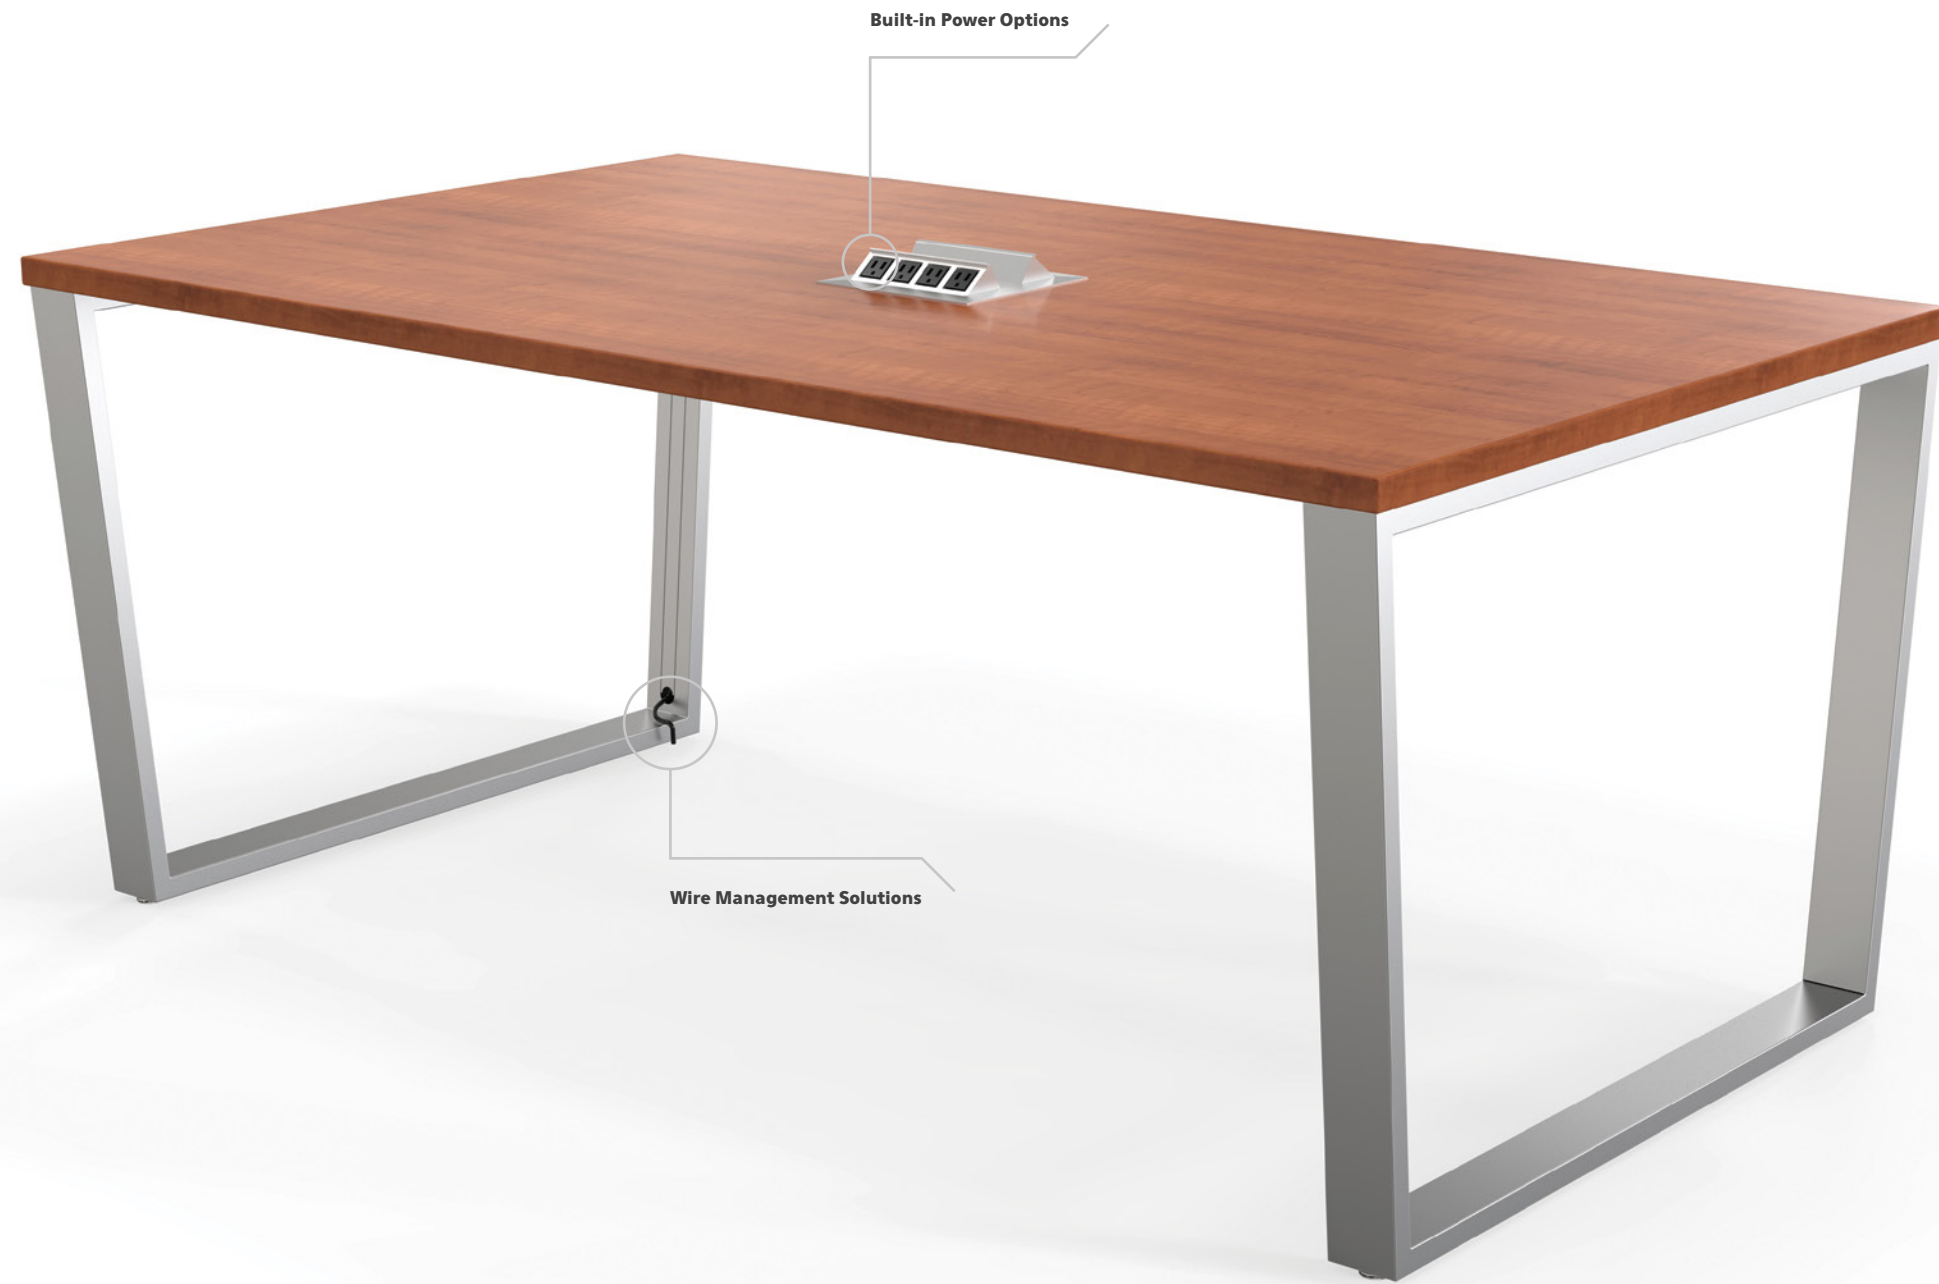

# Translate

*Unobstructed*

Angled, low profile frames complemented with frosted dividers give Translate it's modern and open feel, with a hidden understructure providing the stability of any heavy paneled table. The Translate Collection offers free standing tables as well as a modular desking system with built-in power/data options and integrated wire management solutions.

3A table (4-person)  
 3B square table (4-person)  
 3C round table (4-person)  
 SURFACE plastic laminate (amber cherry)  
 EDGE DETAIL PVC (amber cherry)

4A

5A

4B

5B

5C

Modular

Whether you choose a straight, pod or arc-shaped unit for your desired setup, Translate will allow for optimum use of space for individual work stations and collaborative spaces by eliminating unnecessary support structures without compromising it's stability.

- 4A arc starter, arc end (6-person)
- 4B pod starter, pod end (12-person)
- 5A pod island (3-person)
- 5B straight island (4-person)
- 5C arc island (3-person)
- SURFACE powder coat (refuge)

### Shared Spaces

Translate's desking system gives the opportunity to provide the optimum set-up for your space requirements. The combination of a pod starter and a fish end with integrated DropShare technology offers individual workspaces as well as an area for collaboration in one modular set-up.